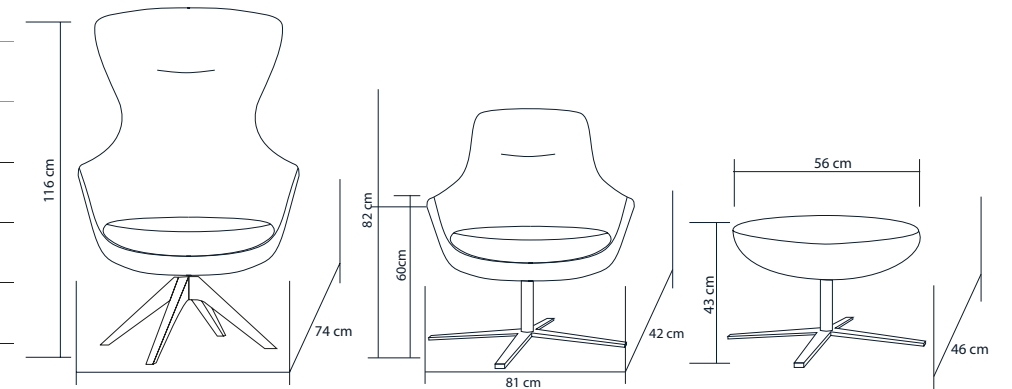

The High & Low Curvy chair with its comfortable ergonomic shape are made with a metal frame, entirely moulded with cold - cure polyurethane. Different bases possible : stained raw wooden base, aluminium polished base or chrome base.