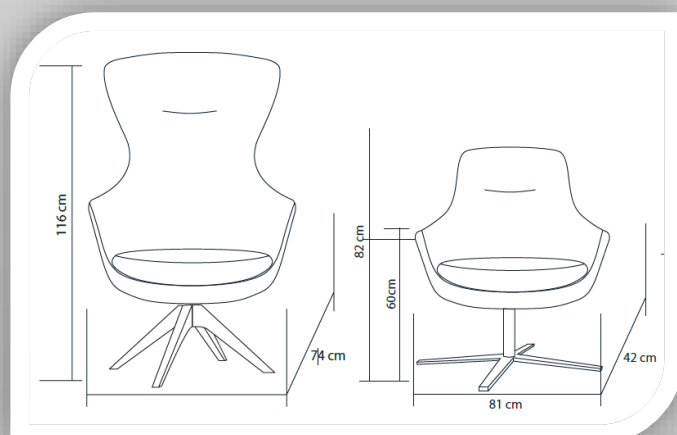

**CURVY&LOW
CURVY**

Multi-purpose armchairs

DIMENSIONS

	Curvy	Low Curvy
Height	1160 mm	820 mm
Seat height	460 mm	460 mm
Width	810 mm	810 mm
Depth	570 mm	420 mm
Height	15 kg	11 kg

DESCRIPTION

Seat and Backrest

Seat and backrest made of high density, fireproof, non-deformable polyurethane foam.

Base type

Wide variety of bases with several materials and shapes.

- Wooden 4 legs.
- Flat polished base 4.
- Polished base.

Upholstery

High quality upholstery standards. See sample-book.

Footrest

Optional upholstered foot-rest. Measurements H:40 D:50

Wooden 4 legs. RF. L3

Flat polished base 4. RF. R7

Polished base. RF. R7

Curvy with footrest