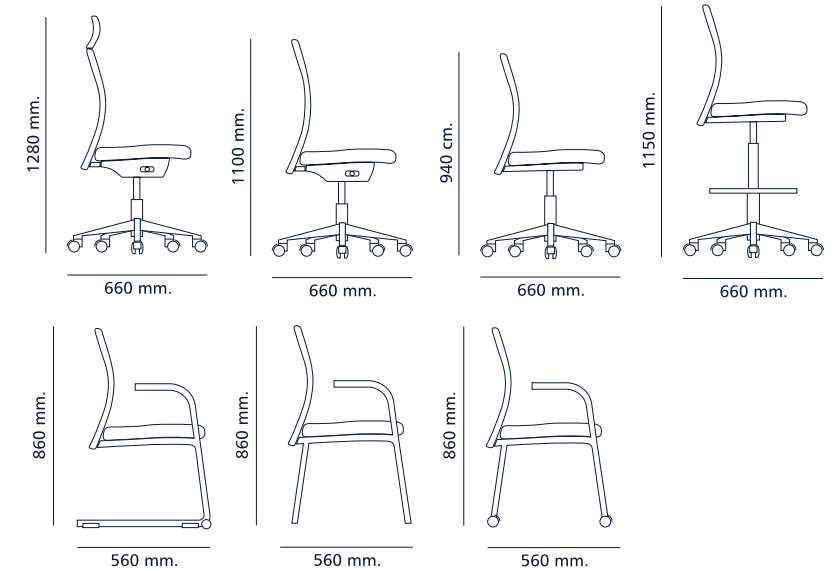

Mum is much more than an executive chair, it is a complete range that fulfills all needs in any office. Mum surprises with its excellent finish, its smoothness and accuracy of controls and movements. Mum helps you during the time you spend sitting down. It will help you with details like the shape of the seat which favours blood circulation. The backrest gives a perfect support of the lumbar area.